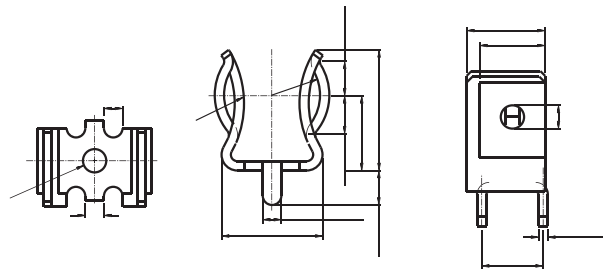

Cylindrical Fuse Holders

圆筒帽形熔断器支持件 / 底座

HF-141A (RoHS)

Dimensions/ :

Unit 单位: mm

FUSE CLIP FOR 14x51 OR 14x65 FUSE
PHOSPHOR BRONZE, TIN PLATED

HF-103D(RoHS)

Dimensions/ :

Unit 单位: mm

FUSE CLIP FOR 10X38 FUSE
PHOSPHOR BRONZE, NICKEL PLATED

HF-104A(RoHS)P

V ON

Dimensions/ :

Unit 单位: mm

FUSE CLIP FOR 10X38 FUSE
PHOSPHOR BRONZE, NICKEL PLATED